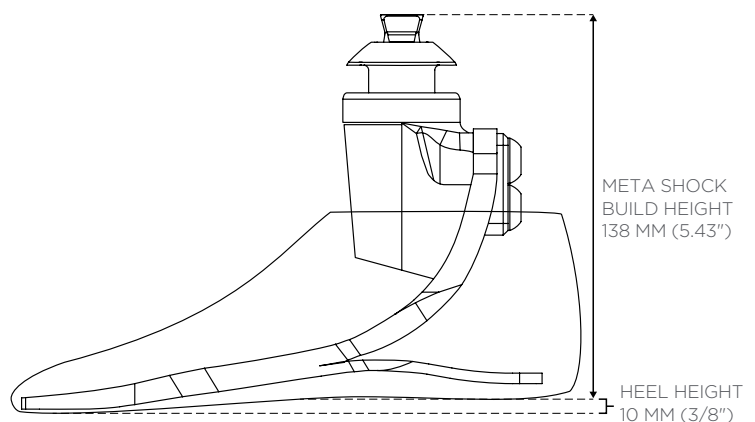

The META Shock is a high activity carbon fiber prosthetic foot with a revolutionary unibody design. This patent-pending breakthrough reduces weight, free of wraps and hardware.

An integrated shock absorbing proximal adapter provides adaptive shock absorption that responds appropriately to any activity, rain or shine.

The META Shock's low build height and market leading deflection-to-build-height ratio provides multiphase shock absorption in a compact, lightweight package with high energy return.

✓ TRANSFEMORAL ✓ TRANSTIBIAL
PDAC APPROVED LCODES: L5987

META SHOCK FOOT: SPECIFICATIONS

HEEL HEIGHT: 10 mm (3/8")

**APPROXIMATE
PRODUCT WEIGHT:** 720 g

*Size 26 Category 5 with foot cover and sock

TRIAL PERIOD: 60 days
from date of patient fitting

META SHOCK FOOT: ORDERING INFORMATION

META SHOCK FOOT CATEGORY CHART

Adjusted User Weight (patient body weight + loads carried)	Low Impact Level		Medium Impact Level		High Impact Level	
	Sizes 22-24 cm	Sizes 25-30 cm	Sizes 22-24 cm	Sizes 25-30 cm	Sizes 22-24 cm	Sizes 25-30 cm
99-115 lbs (45-51 kg)	1	1	1	1	2	2
116-130 lbs (52-58 kg)	1	1	2	2	3	3
131-150 lbs (59-67 kg)	2	2	3	3	4	4
151-170 lbs (68-76 kg)	3	3	4	4	5	5
171-194 lbs (77-87 kg)	4	4	5	5	-	6
195-221 lbs (88-99 kg)	5	5	-	6	-	7
222-256 lbs (100-115 kg)	-	6	-	7	-	8
257-287 lbs (116-130 kg)	-	7	-	8	-	9
288-324 lbs (131-147 kg)	-	8	-	9	-	-
325-365 lbs (148-165 kg)	-	9	-	-	-	-